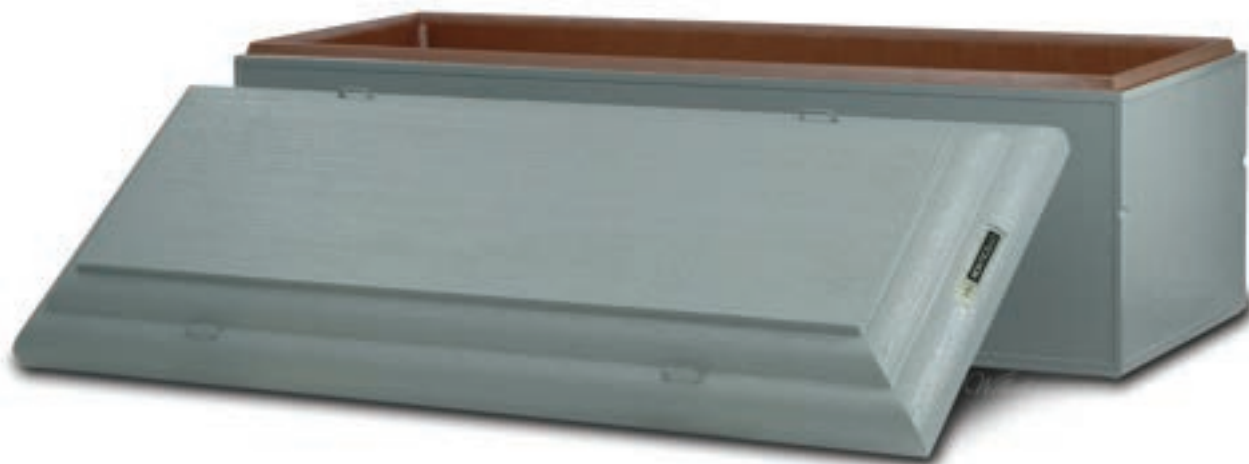

\$2,750

*Wilbert® Burial Vault*

ALLEN

*Memorial Home*

BURIAL VAULT

CONTINENTAL  
CONCRETE/STRENTX LINED

\$2,450

*Wilbert® Burial Vault*

ALLEN

*Memorial Home*

BURIAL VAULT

MONTICELLO  
CONCRETE/STRENTX LINED

\$2,150

*Wilbert® Burial Vault*

ALLEN

*Memorial Home*